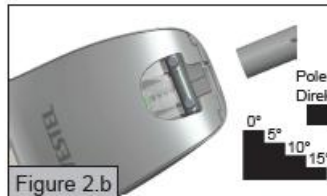

TECHNICAL DRAWING

EXPLODED VIEW OF THE PRODUCT

NO	DEFINITION	PIECE
1	POLE HOLDER (OPSIYONEL)	1
2	BOTTOM FIXING BRACKET	2
3	METAL RAKOR	1
4	SCREW M10X50 8.8 720H	2
5	BOTTOM CAPS PLASTIK	1
6	SPRIT LEVEL	1
7	BOTTOM AL ROAD (RAL 7040)	1
8	SCREW M3X6.5 TAPTITE ROHS	20
9	GLASS LED TEMPERED	1
10	PCP METAL FIXING BRACKET	2
11	LED LIGHTING LENS	20
12	PLASTIC CLIPS	2
13	PCB 001	1
14	PCB PLATE	1
15	POWER SUPPLY	1
16	TOP AL ROAD (RAL 7040)	1
17	METAL CLIPS	1
18	CLIPS WIRE ROADLIGHT	1

- The luminaire can be mounted with from 0° to -15° angle .

CONTAINER INFORMATION				
20" FEET		40" FEET		40" FEET
210		210		420
PALETTE DIMENSIONS				
LENGHT	WIDTH	HEIGHT	WEIGHT	PACKAGE ON THE PALETTE
100 CM	120 CM	113 CM	164 KG	21