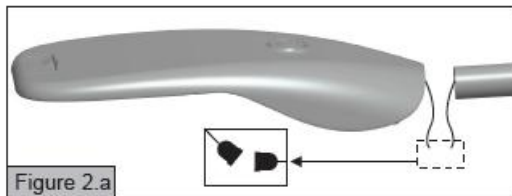

TECHNICAL DRAWING

EXPLODED VIEW OF THE PRODUCT

NO	DEFINITION	PIECE
1	POLE HOLDER (OPSIYONEL)	1
2	BOTTOM FIXING BRACKET	2
3	METAL RAKOR	1
4	SCREW M10X50 8.8 720H	2
5	BOTTOM CAPS PLASTIK	1
6	SPRIT LEVEL	1
7	BOTTOM AL ROAD (RAL 7040)	1
8	SCREW M3X6.5 TAPTITE ROHS	20
9	GLASS LED TEMPERED	1
10	PCP METAL FIXING BRACKET	2
11	LED LIGHTING LENS	20
12	PLASTIC CLIPS	2
13	PCB 001	1
14	PCB PLATE	1
15	POWER SUPPLY	1
16	TOP AL ROAD (RAL 7040)	1
17	METAL CLIPS	1
18	CLIPS WIRE ROADLIGHT	1

- The luminaire can be mounted with from 0° to -15° angle .

CONTAINER INFORMATION				
20" FEET		40" FEET		40" FEET
210		210		420
PALETTE DIMENSIONS				
LENGHT	WIDTH	HEIGHT	WEIGHT	PACKAGE ON THE PALETTE
100 CM	120 CM	113 CM	164 KG	21