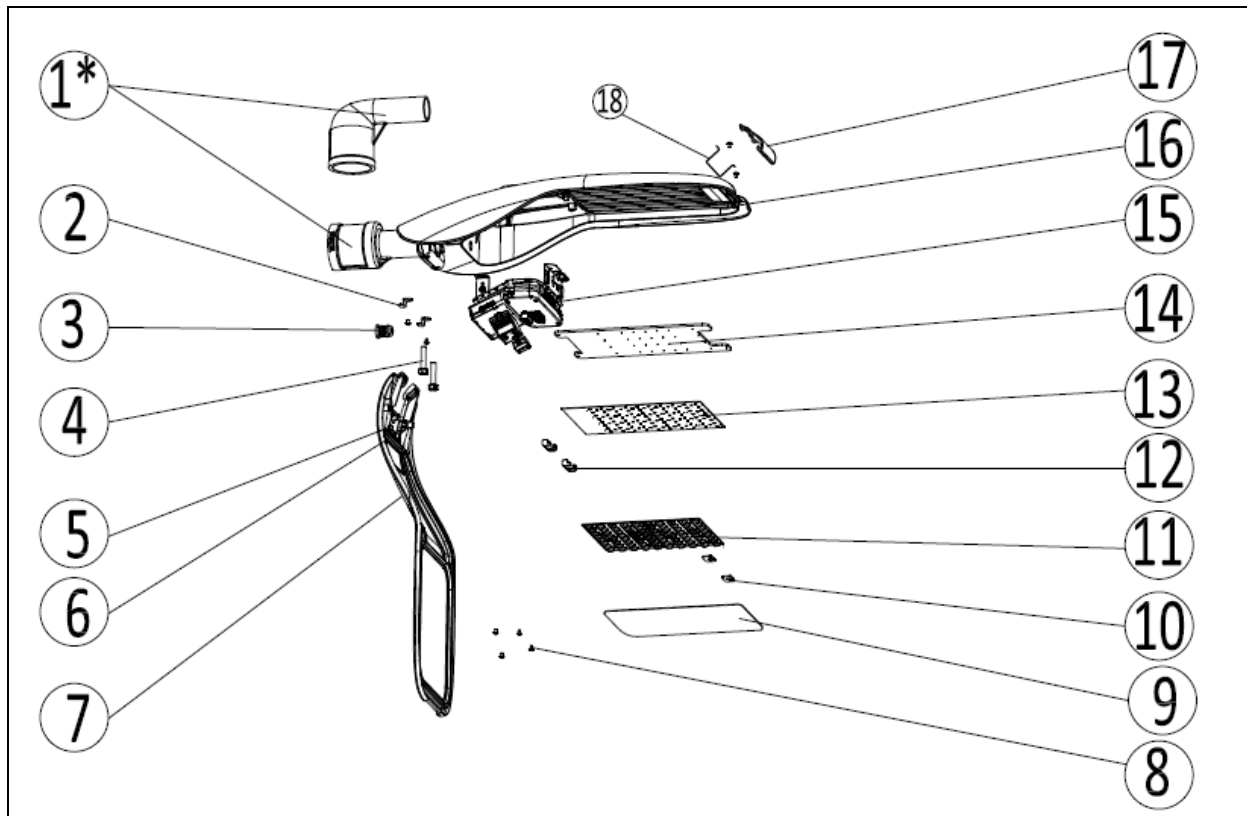

PRODUCT TECHNICAL INFORMATION SARDES S2-182

PRODUCT SPECIFICATION			
Colour Description	Warm White	Neutral White	Cool White
CCT		4000K	
Luminous Flux		21000 lm \pm 10%	
Rated Power		182W	
CRI		> 70	
Efficacy of Luminaire		115 lm/W	
Beam Angle of Luminaire	Asymmetric		
Flicker Free	Optional		
Rated Life Time (L70)	100,000 hours		
Operated Temperature	-40° - +50°C		
IP	IP66		
IK	IK08		
Dimming (Optional)	1-10V Dimming Autodimming Half Night Switch (HNS) Wireless		
ELECTRICAL SPECIFICATION			
Number of Power Supplies	1 for 1 product		
Input Voltage (Vac)	220 ~ 240Vac		
Output Voltage (Vdc)	32-50V		
Output Current (Idc)	3700mA		
Frequency (Hz)	50 ~ 60Hz		
Operating Mode	Constant Current		
Power Factor	PF > 0,90		
MECHANICAL SPECIFICATION			
Dimensions (LxWxH)	789.6x357x136.7 MM		
Weight	10 KG		
Packaging Type	BC WAVE CRAFT		
Package Dimensions (LxWxH)	850X400X195 MM		
Box	A BOX		
Quantity in a Box	1		

TECHNICAL DRAWING

EXPLODED VIEW OF THE PRODUCT

NO	DEFINITION	PIECE
1	POLE HOLDER (OPSIYONEL)	1
2	BOTTOM FIXING BRACKET	2
3	METAL RAKOR	1
4	SCREW M10X50 8.8 720H	2
5	BOTTOM CAPS PLASTIK	1
6	SPRIT LEVEL	1
7	BOTTOM AL ROAD (RAL 7040)	1
8	SCREW M3X6.5 TAPTITE ROHS	20
9	GLASS LED TEMPERED	1
10	PCP METAL FIXING BRACKET	2
11	LED LIGHTING LENS	20
12	PLASTIC CLIPS	2
13	PCB 001	1
14	PCB PLATE	1
15	POWER SUPPLY	1
16	TOP AL ROAD (RAL 7040)	1
17	METAL CLIPS	1
18	CLIPS WIRE ROADLIGHT	1

- The luminaire can be mounted with from 0° to -15° angle .

CONTAINER INFORMATION				
20" FEET		40" FEET		40" FEET
210		210		420
PALETTE DIMENSIONS				
LENGHT	WIDTH	HEIGHT	WEIGHT	PACKAGE ON THE PALETTE
100 CM	120 CM	113 CM	164 KG	21