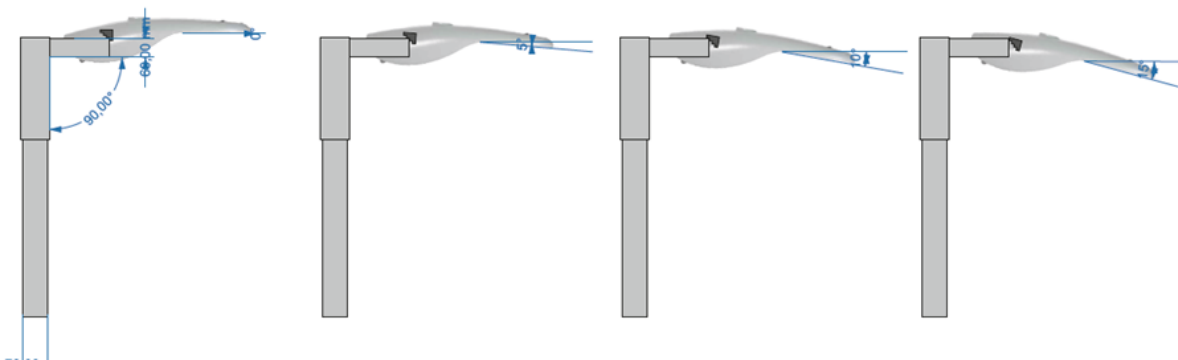

TECHNICAL DRAWING

EXPLODED VIEW OF THE PRODUCT

NO	DEFINITION	PIECE
1	POLE HOLDER (OPSIYONEL)	1
2	BOTTOM FIXING BRACKET	2
3	METAL RAKOR	1
4	SCREW M10X50 8.8 720H	2
5	BOTTOM CAPS PLASTIK	1
6	SPRIT LEVEL	1
7	BOTTOM AL ROAD (RAL 7040)	1
8	SCREW M3X6.5 TAPTITE ROHS	20
9	GLASS LED TEMPERED	1
10	PCP METAL FIXING BRACKET	2
11	LED LIGHTING LENS	20
12	PLASTIC CLIPS	2
13	PCB 001	1
14	PCB PLATE	1
15	POWER SUPPLY	1
16	TOP AL ROAD (RAL 7040)	1
17	METAL CLIPS	1
18	CLIPS WIRE ROADLIGHT	1

MOUNTING OPTIONS OF SARDES:

- Luminaire can be mounted to pole which ,have 35mm-60mm diameter, with pole fixing bracket by no need a pole holder. For 60-76 mm diameter poles; the luminaires can be mounted with aan addition adaptor by top position or horizontal position. We can supply the adaptors.

- The luminaire can be mounted with from 0° to -15° angle .

CONTAINER INFORMATION				
20" FEET		40" FEET		40" FEET
210		210		420
PALETTE DIMENSIONS				
LENGHT	WIDTH	HEIGHT	WEIGHT	PACKAGE ON THE PALETTE
100 CM	120 CM	113 CM	164 KG	21