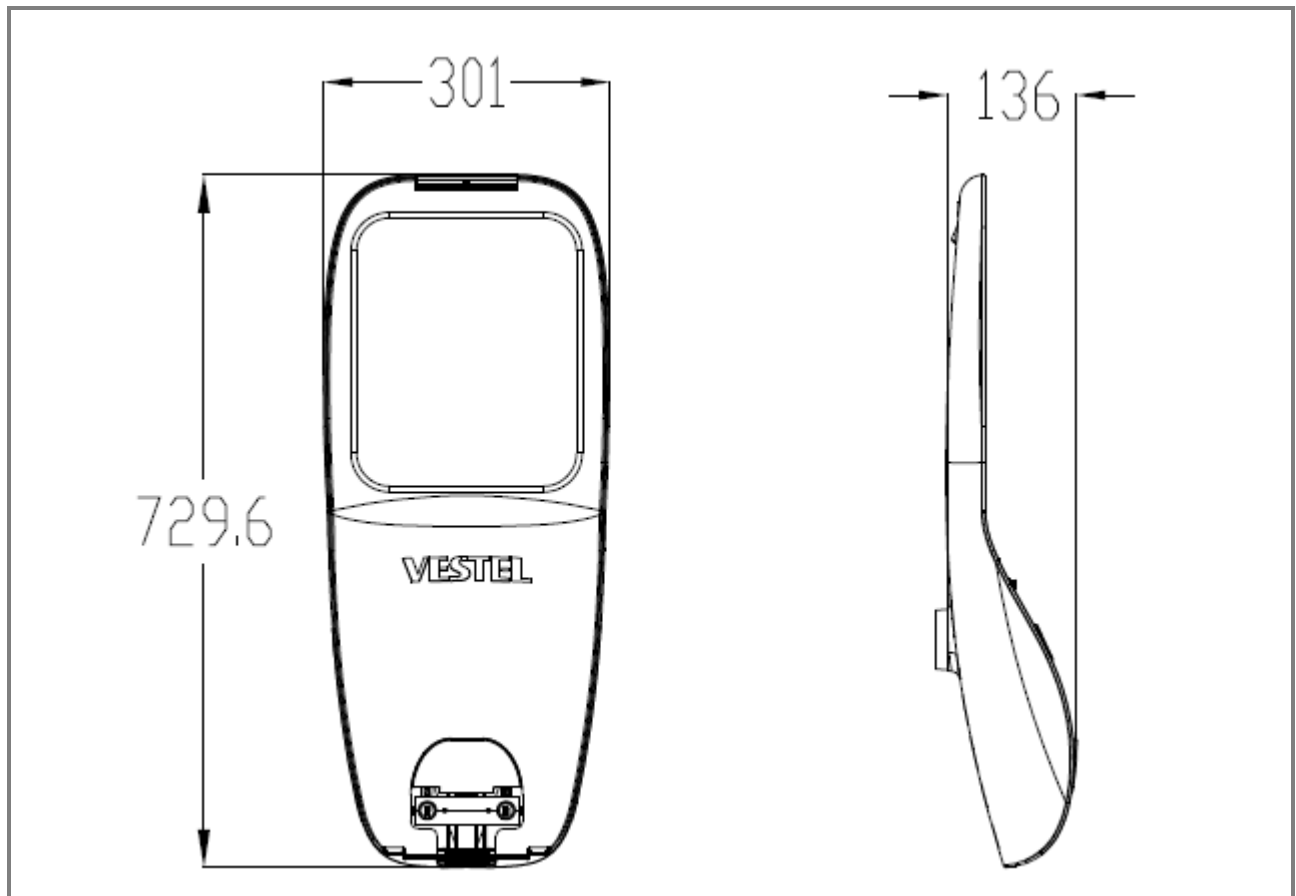

TECHNICAL DRAWING

EXPLODED VIEW OF THE PRODUCT