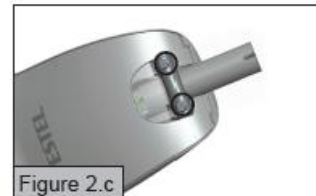

TECHNICAL DRAWING

EXPLODED VIEW OF THE PRODUCT

NO	DEFINITION	PIECE
1	POLE HOLDER (OPSIYONEL)	1
2	BOTTOM FIXING BRACKET	2
3	METAL RAKOR	1
4	SCREW M10X50 8.8 720H	2
5	BOTTOM CAPS PLASTIK	1
6	SPRIT LEVEL	1
7	BOTTOM AL ROAD (RAL 7040)	1
8	SCREW M3X6.5 TAPTITE ROHS	20
9	GLASS LED TEMPERED	1
10	PCP METAL FIXING BRACKET	2
11	LED LIGHTING LENS	20
12	PLASTIC CLIPS	2
13	PCB 001	1
14	PCB PLATE	1
15	POWER SUPPLY	1
16	TOP AL ROAD (RAL 7040)	1
17	METAL CLIPS	1
18	CLIPS WIRE ROADLIGHT	1

MOUNTING OPTIONS OF SARDES:

- Luminaire can be mounted to pole which ,have 35mm-60mm diameter, with pole fixing bracket by no need a pole holder. For 60-76 mm diameter poles; the luminaires can be mounted with aan addition adaptor by top position or horizontal position. We can supply the adaptors.