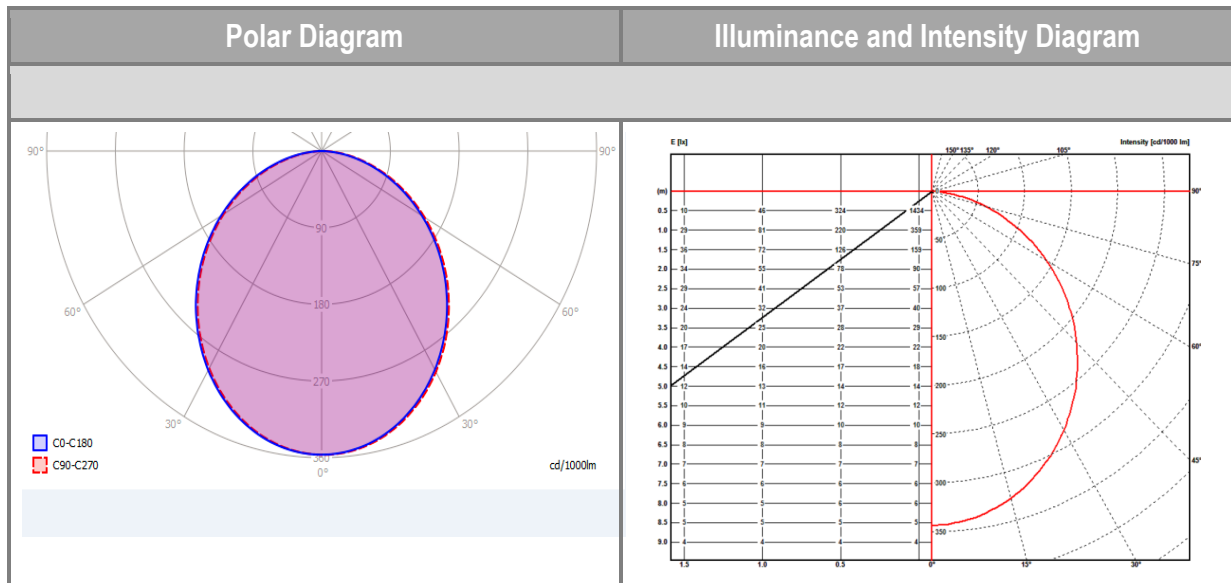

Draft 6" LC DOWNLIGHT

6" LC Downlight

VESTEL

LED LIGHTING

PRODUCT TECHNICAL INFORMATION

PRODUCT SPECIFICATION			
Colour Description	Warm White	Neutral White	Cool White
CCT	3000K	4000K	6500K
Luminous Flux	1150 lm ± 15%	1250 lm ± 15%	1250 lm ± 15%
Rated Power	13,5W [18W (W/EMG)]	13,5W [18W (W/EMG)]	13,5W [18W (W/EMG)]
CRI	> 80	> 80	> 80
Efficacy of Luminaire	89 lm/W	96lm/W	96lm/W
Beam Angle of Luminaire	110°		
Dimming	Optional		
Emergency	Optional		
Rated Life Time	35,000 hours		
Operated Temperature	0°C ° – +40°C		
Humidity (Relative)	20-90%		
ELECTRICAL SPECIFICATION			
Number of Power Supplies	1 for 1 product		
Input Voltage (Vac)	220 ~ 240Vac		
Output Voltage (Vdc)	21-40V		
Output Current (Idc)	450mA± 5%		
Frequency (Hz)	50 ~ 60Hz		
Operating Mode	Constant Current		
Power Factor			
MECHANICAL SPECIFICATION			
Dimensions (LxWxH)	Ø172.5mm x 75.5mm		
Weight	710 gr		
Packaging Type	ACCS. BOX		
Package Dimensions (LxWxH)	230mm x 230mm x 125mm		
Box	-		
Quantity in a Box	<u>1</u>		

PHOTOMETRIC SPECIFICATION

UNIFIED GLARE RATIOS (UGR)

DIMMING OPTION

1-10V DIMMING

1-10V dimming provides analog dimming in a step-less manner. Any light level between 10% and 100% of light output, can be adjusted. This feature even enables continuous dimming with a 1-10V equipped driver.