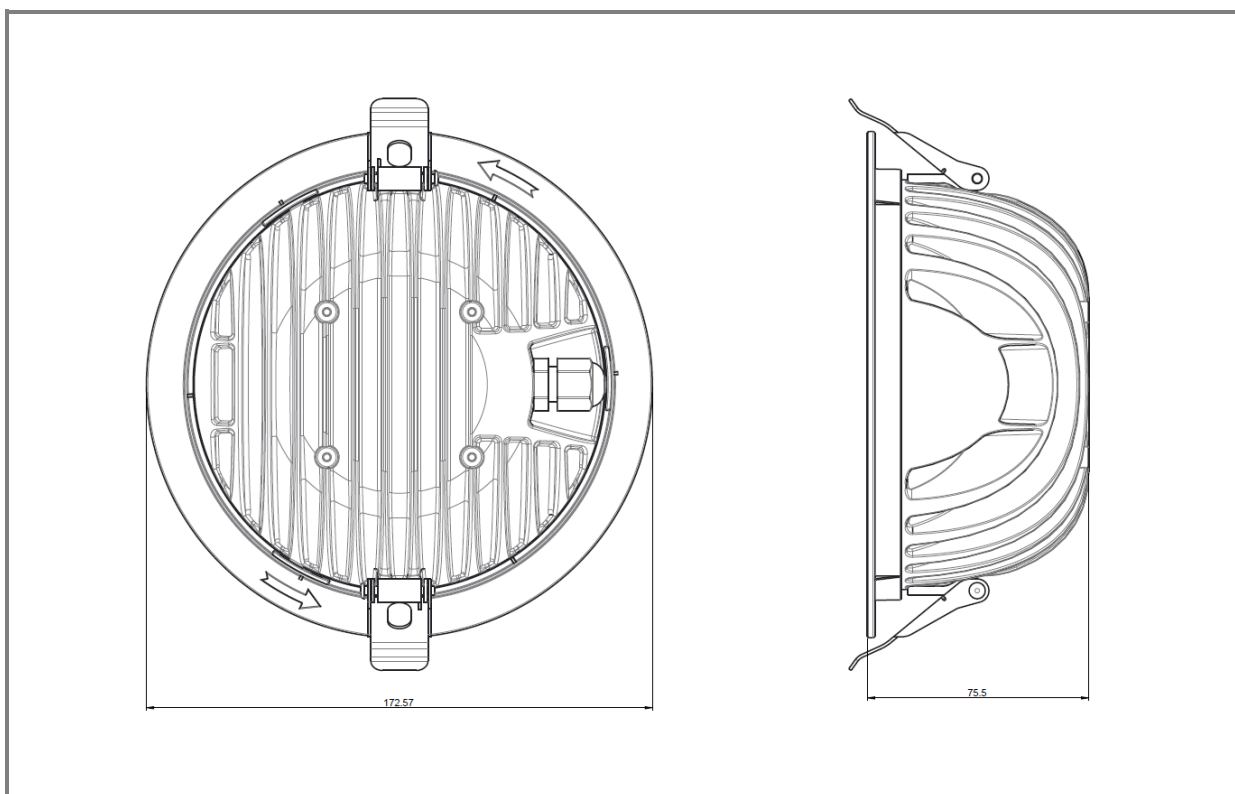

Draft 6" LC DOWNLIGHT

6" LC Downlight

VESTEL

LED LIGHTING

PRODUCT TECHNICAL INFORMATION

PRODUCT SPECIFICATION			
Colour Description	Warm White	Neutral White	Cool White
CCT	3000K	4000K	6500K
Luminous Flux	1150 lm ± 15%	1250 lm ± 15%	1250 lm ± 15%
Rated Power	13,5W [18W (W/EMG)]	13,5W [18W (W/EMG)]	13,5W [18W (W/EMG)]
CRI	> 80	> 80	> 80
Efficacy of Luminaire	89 lm/W	96lm/W	96lm/W
Beam Angle of Luminaire	110°		
Dimming	Optional		
Emergency	Optional		
Rated Life Time	35,000 hours		
Operated Temperature	0°C ° – +40°C		
Humidity (Relative)	20-90%		
ELECTRICAL SPECIFICATION			
Number of Power Supplies	1 for 1 product		
Input Voltage (Vac)	220 ~ 240Vac		
Output Voltage (Vdc)	21-40V		
Output Current (Idc)	450mA± 5%		
Frequency (Hz)	50 ~ 60Hz		
Operating Mode	Constant Current		
Power Factor			
MECHANICAL SPECIFICATION			
Dimensions (LxWxH)	Ø172.5mm x 75.5mm		
Weight	710 gr		
Packaging Type	ACCS. BOX		
Package Dimensions (LxWxH)	230mm x 230mm x 125mm		
Box	-		
Quantity in a Box	<u>1</u>		

PHOTOMETRIC SPECIFICATION

UNIFIED GLARE RATIOS (UGR)

DIMMING OPTION

1-10V DIMMING

1-10V dimming provides analog dimming in a step-less manner. Any light level between 10% and 100% of light output, can be adjusted. This feature even enables continuous dimming with a 1-10V equipped driver.

TECHNICAL DRAWING

EXPLODED VIEW OF THE PRODUCT

NO.	PART NAME
1	FRONT FRAME
2	GLASS
3	REFLECTOR
4	PCB
5	ALUMINUM HOUSING
6	CABLE GLAND
7	MOUNTING BRACKET
8	2.2x5 SCREW
9	2.2x9.5 SCREW
10	SUPPORT SPONGE

CONTAINER INFORMATION				
20" FEET		40" FEET		40" FEET
1536pcs		3456pcs		3456pcs
PALETTE DIMENSIONS				
LENGHT	WIDTH	HEIGHT	WEIGHT	PACKAGE ON THE PALETTE
100cm	120cm	220cm	168kg	192pcs