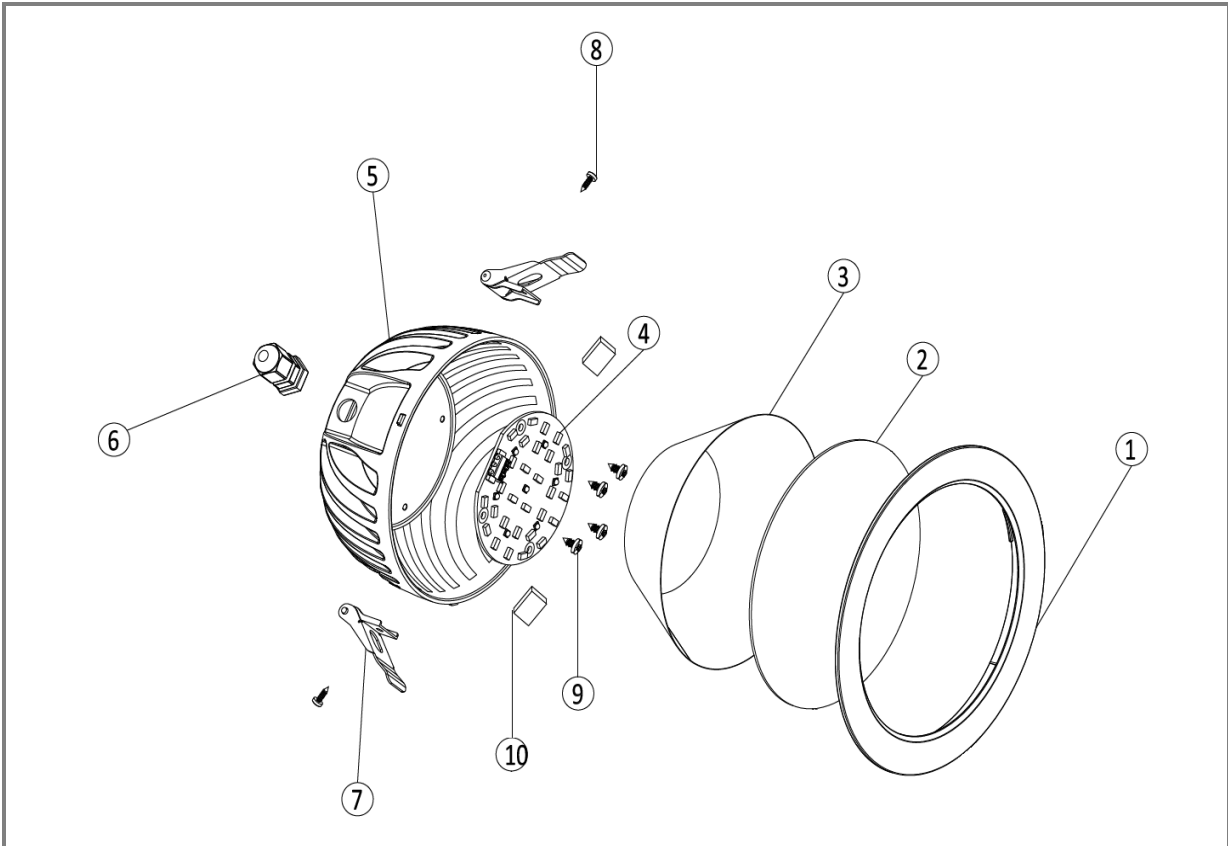

Draft 6" LC DOWNLIGHT

6" LC Downlight

VESTEL

LED LIGHTING

PRODUCT TECHNICAL INFORMATION

PRODUCT SPECIFICATION			
Colour Description	Warm White	Neutral White	Cool White
CCT	3000K	4000K	6500K
Luminous Flux	1150 lm ± 15%	1250 lm ± 15%	1250 lm ± 15%
Rated Power	13,5W [18W (W/EMG)]	13,5W [18W (W/EMG)]	13,5W [18W (W/EMG)]
CRI	> 80	> 80	> 80
Efficacy of Luminaire	89 lm/W	96lm/W	96lm/W
Beam Angle of Luminaire	110°		
Dimming	Optional		
Emergency	Optional		
Rated Life Time	35,000 hours		
Operated Temperature	0°C ° – +40°C		
Humidity (Relative)	20-90%		
ELECTRICAL SPECIFICATION			
Number of Power Supplies	1 for 1 product		
Input Voltage (Vac)	220 ~ 240Vac		
Output Voltage (Vdc)	21-40V		
Output Current (Idc)	450mA± 5%		
Frequency (Hz)	50 ~ 60Hz		
Operating Mode	Constant Current		
Power Factor			
MECHANICAL SPECIFICATION			
Dimensions (LxWxH)	Ø172.5mm x 75.5mm		
Weight	710 gr		
Packaging Type	ACCS. BOX		
Package Dimensions (LxWxH)	230mm x 230mm x 125mm		
Box	-		
Quantity in a Box	<u>1</u>		

PHOTOMETRIC SPECIFICATION

UNIFIED GLARE RATIOS (UGR)

DIMMING OPTION

1-10V DIMMING

1-10V dimming provides analog dimming in a step-less manner. Any light level between 10% and 100% of light output, can be adjusted. This feature even enables continuous dimming with a 1-10V equipped driver.

TECHNICAL DRAWING

EXPLODED VIEW OF THE PRODUCT

NO.	PART NAME
1	FRONT FRAME
2	GLASS
3	REFLECTOR
4	PCB
5	ALUMINUM HOUSING
6	CABLE GLAND
7	MOUNTING BRACKET
8	2.2x5 SCREW
9	2.2x9.5 SCREW
10	SUPPORT SPONGE

CONTAINER INFORMATION				
20" FEET		40" FEET		40" FEET
1536pcs		3456pcs		3456pcs
PALETTE DIMENSIONS				
LENGHT	WIDTH	HEIGHT	WEIGHT	PACKAGE ON THE PALETTE
100cm	120cm	220cm	168kg	192pcs