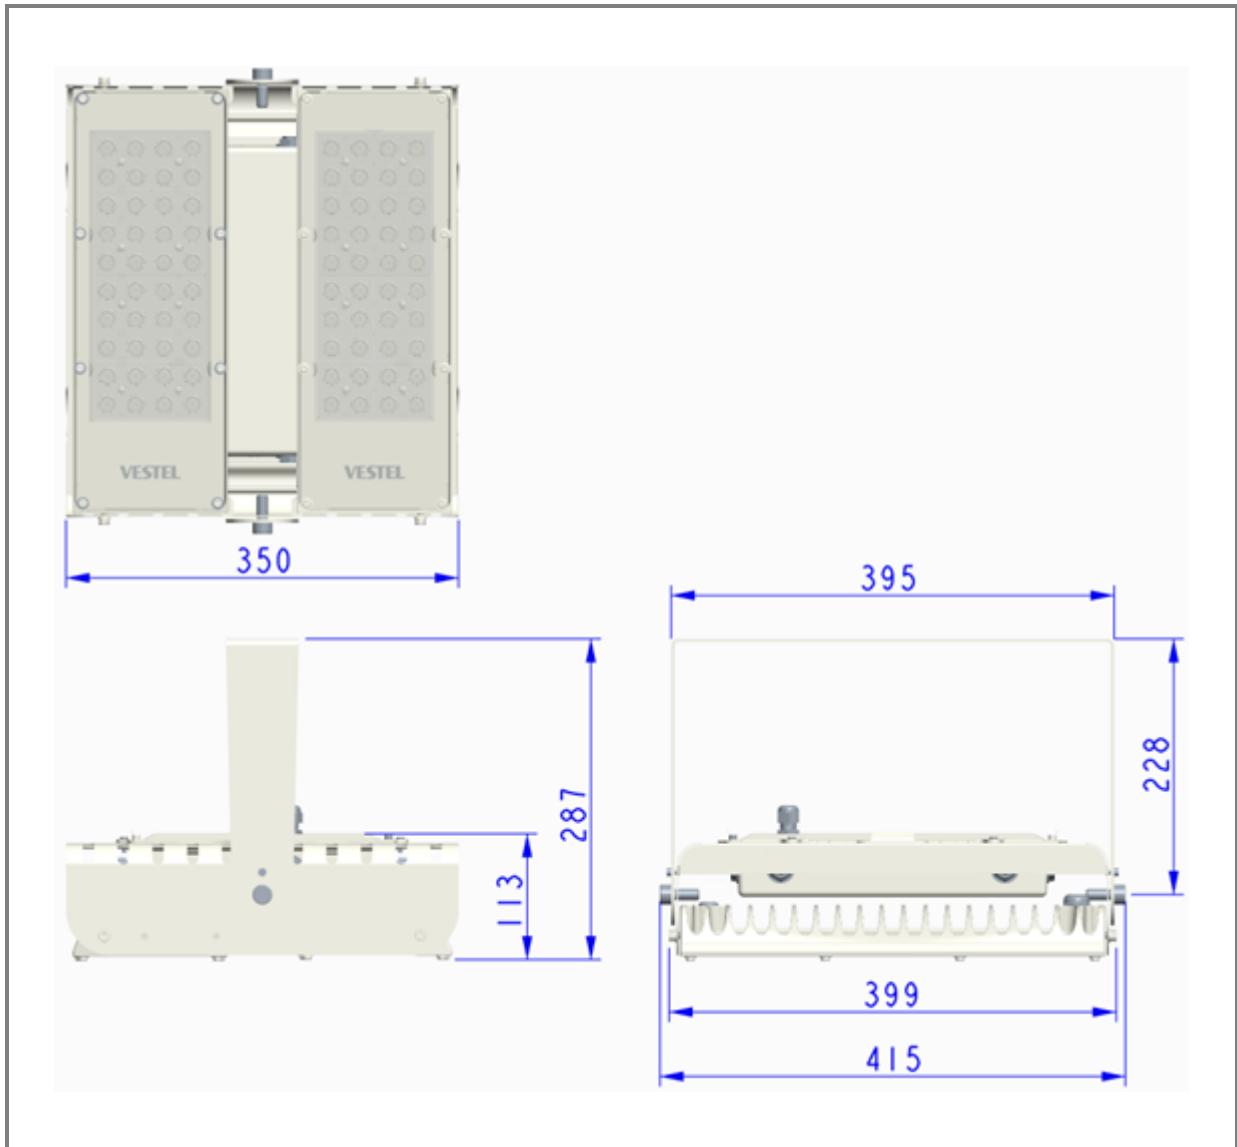

HIGHBAY

Highbay 80W

VESTEL

LED LIGHTING

PRODUCT TECHNICAL INFORMATION

PRODUCT SPECIFICATION			
Colour Description	Warm White	Neutral White	Cool White
CCT	3000K	4000K	6500K
Luminous Flux		9600 lm \pm 10%	9600 lm \pm 10%
Rated Power		80W	80W
CRI		\geq 70	\geq 70
Efficacy of Luminaire		120 lm/W	120 lm/W
Beam Angle of Luminaire	100°		
Dimming	Optional		
Emergency	N/A		
Rated Life Time (L70)	60,000 hours		
Operated Temperature	-40°C ° – +40°C		
Humidity (Relative)	85%		
IP	65		
ELECTRICAL SPECIFICATION			
Number of Power Supplies	1 for 1 product		
Input Voltage (Vac)	220 ~ 240Vac		
Output Voltage (Vdc)	48 – 60V		
Output Current (Idc)	1200mA \pm 5%		
Frequency (Hz)	50 ~ 60Hz		
Operating Mode	Constant Current		
Power Factor	PF > 0,90		
MECHANICAL SPECIFICATION			
Dimensions (LxWxH)	415*350*113mm (w.o.Bracket)		
Weight	9.2 kg – (WO Bracket 7.9kg)		
Packaging Type	Outbox		
Package Dimensions (LxWxH)	430*425*190 mm (WO Bracket 425*430*190 mm)		
Box	BC FLUTE		
Quantity in a Box	1		

PHOTOMETRIC SPECIFICATION

Polar Diagram	Illuminance and Intensity Diagram
80°	

DIMMING OPTION

1-10V DIMMING

1-10V dimming provides analog dimming in a step-less manner. Any light level between 10% and 100% of light output, can be adjusted. This feature even enables continuous dimming with a 1-10V equipped driver.

TECHNICAL DRAWING

EXPLODED VIEW OF THE PRODUCT

CONTAINER INFORMATION				
20" FEET		40" FEET		40" FEET
240 Pcs		480 Pcs		480 Pcs
PALETTE DIMENSIONS				
LENGHT	WIDTH	HEIGHT	WEIGHT	PACKAGE ON THE PALETTE
140cm	110cm	110cm	276 kg	30pcs