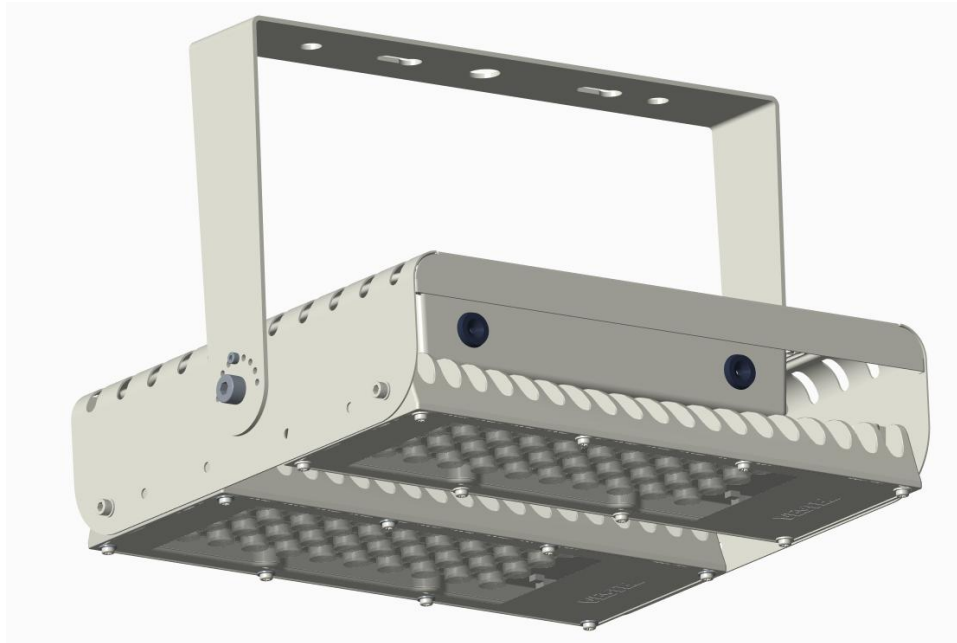

HIGHBAY

Highbay 80W

VESTEL

LED LIGHTING

PRODUCT TECHNICAL INFORMATION

PRODUCT SPECIFICATION			
Colour Description	Warm White	Neutral White	Cool White
CCT	3000K	4000K	6500K
Luminous Flux		9600 lm \pm 10%	9600 lm \pm 10%
Rated Power		80W	80W
CRI		\geq 70	\geq 70
Efficacy of Luminaire		120 lm/W	120 lm/W
Beam Angle of Luminaire	100°		
Dimming	Optional		
Emergency	N/A		
Rated Life Time (L70)	60,000 hours		
Operated Temperature	-40°C ° – +40°C		
Humidity (Relative)	85%		
IP	65		
ELECTRICAL SPECIFICATION			
Number of Power Supplies	1 for 1 product		
Input Voltage (Vac)	220 ~ 240Vac		
Output Voltage (Vdc)	48 – 60V		
Output Current (Idc)	1200mA \pm 5%		
Frequency (Hz)	50 ~ 60Hz		
Operating Mode	Constant Current		
Power Factor	PF > 0,90		
MECHANICAL SPECIFICATION			
Dimensions (LxWxH)	415*350*113mm (w.o.Bracket)		
Weight	9.2 kg – (WO Bracket 7.9kg)		
Packaging Type	Outbox		
Package Dimensions (LxWxH)	430*425*190 mm (WO Bracket 425*430*190 mm)		
Box	BC FLUTE		
Quantity in a Box	1		

PHOTOMETRIC SPECIFICATION

Polar Diagram	Illuminance and Intensity Diagram
80°	

DIMMING OPTION

1-10V DIMMING

1-10V dimming provides analog dimming in a step-less manner. Any light level between 10% and 100% of light output, can be adjusted. This feature even enables continuous dimming with a 1-10V equipped driver.

DALI DIMMING

DALI (Digital Addressable Lighting Interface) is defined under the European Standard IEC 60929. DALI has bi-directional communication, allowing control systems to query ata devices and obtain information about the status of each device.

TECHNICAL DRAWING

EXPLODED VIEW OF THE PRODUCT

CONTAINER INFORMATION				
20" FEET		40" FEET		40" FEET
240 Pcs		480 Pcs		480 Pcs
PALETTE DIMENSIONS				
LENGHT	WIDTH	HEIGHT	WEIGHT	PACKAGE ON THE PALETTE
140cm	110cm	110cm	276 kg	30pcs