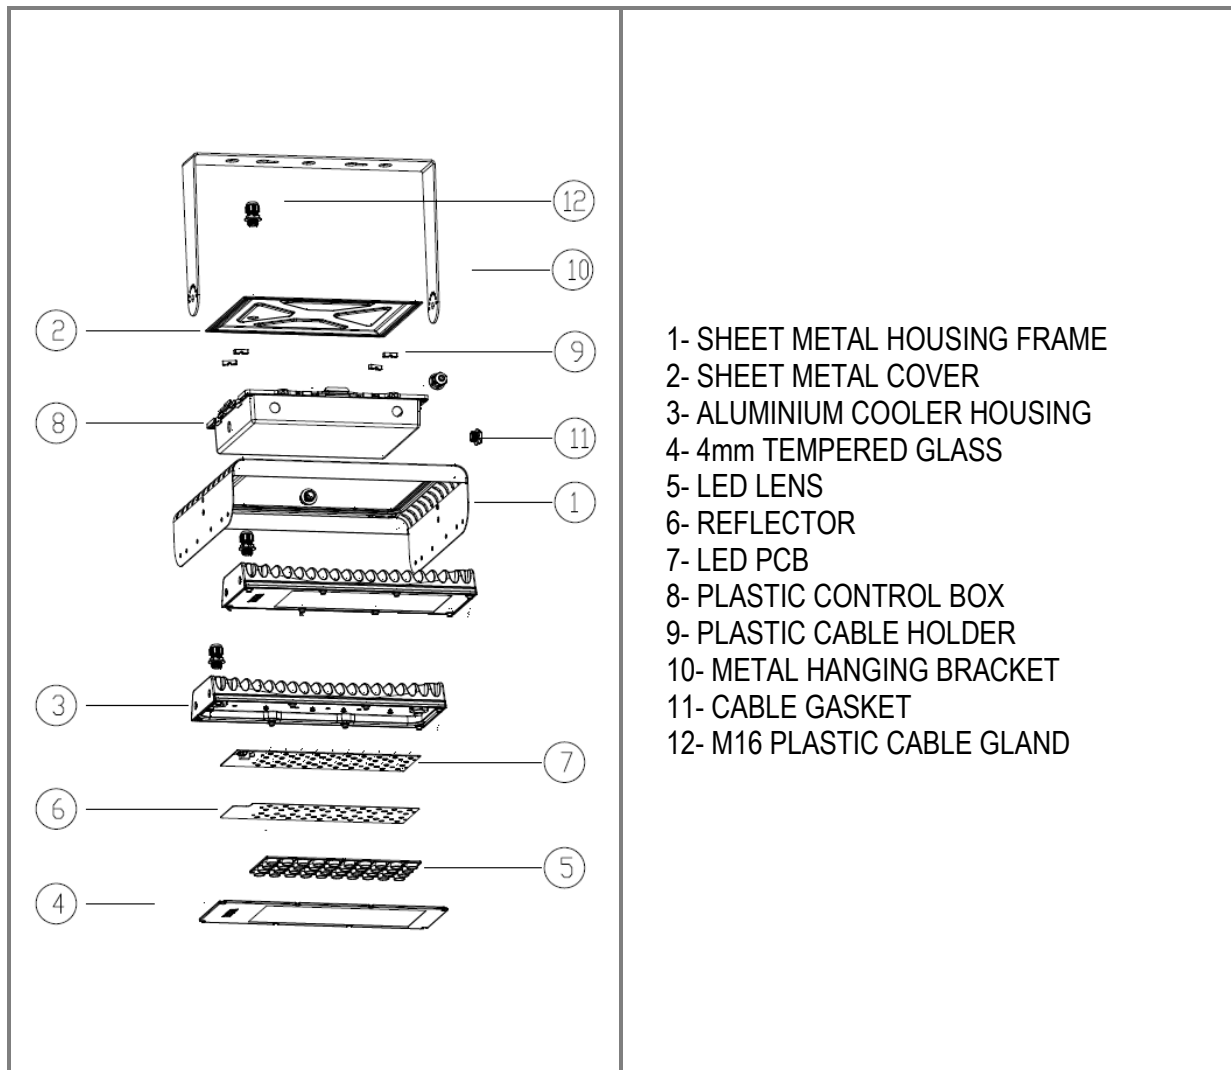

HIGHBAY

Highbay 80W

VESTEL

LED LIGHTING

PRODUCT TECHNICAL INFORMATION

PRODUCT SPECIFICATION			
Colour Description	Warm White	Neutral White	Cool White
CCT	3000K	4000K	6500K
Luminous Flux		9600 lm \pm 10%	9600 lm \pm 10%
Rated Power		80W	80W
CRI		\geq 70	\geq 70
Efficacy of Luminaire		120 lm/W	120 lm/W
Beam Angle of Luminaire	100°		
Dimming	Optional		
Emergency	N/A		
Rated Life Time (L70)	60,000 hours		
Operated Temperature	-40°C ° – +40°C		
Humidity (Relative)	85%		
IP	65		
ELECTRICAL SPECIFICATION			
Number of Power Supplies	1 for 1 product		
Input Voltage (Vac)	220 ~ 240Vac		
Output Voltage (Vdc)	48 – 60V		
Output Current (Idc)	1200mA \pm 5%		
Frequency (Hz)	50 ~ 60Hz		
Operating Mode	Constant Current		
Power Factor	PF > 0,90		
MECHANICAL SPECIFICATION			
Dimensions (LxWxH)	415*350*113mm (w.o.Bracket)		
Weight	9.2 kg – (WO Bracket 7.9kg)		
Packaging Type	Outbox		
Package Dimensions (LxWxH)	430*425*190 mm (WO Bracket 425*430*190 mm)		
Box	BC FLUTE		
Quantity in a Box	1		

PHOTOMETRIC SPECIFICATION

Polar Diagram	Illuminance and Intensity Diagram
80°	

DIMMING OPTION

1-10V DIMMING

1-10V dimming provides analog dimming in a step-less manner. Any light level between 10% and 100% of light output, can be adjusted. This feature even enables continuous dimming with a 1-10V equipped driver.

TECHNICAL DRAWING

EXPLODED VIEW OF THE PRODUCT

CONTAINER INFORMATION				
20" FEET		40" FEET		40" FEET
240 Pcs		480 Pcs		480 Pcs
PALETTE DIMENSIONS				
LENGHT	WIDTH	HEIGHT	WEIGHT	PACKAGE ON THE PALETTE
140cm	110cm	110cm	276 kg	30pcs