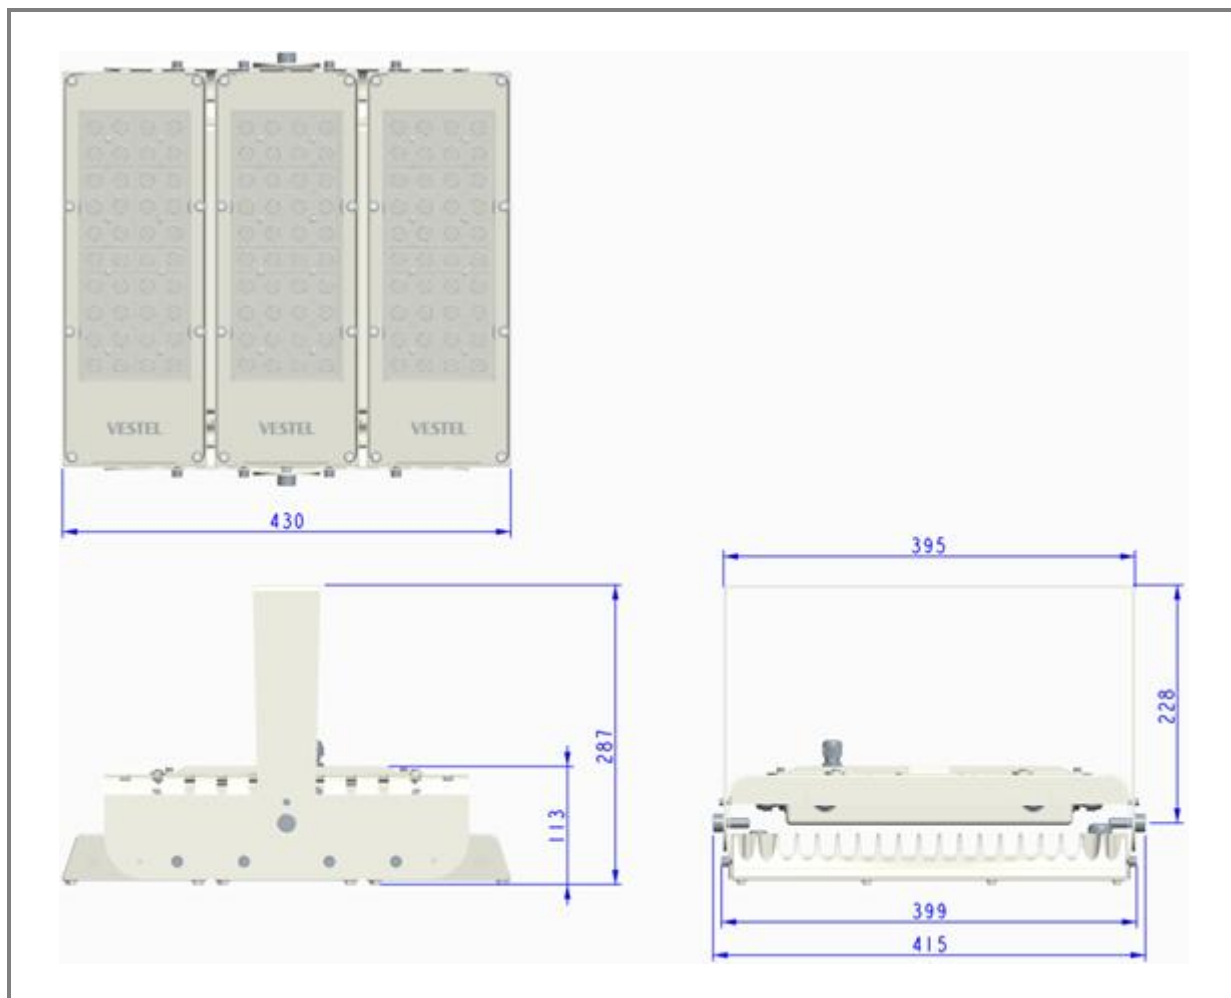

HIGHBAY

Highbay 150W

VESTEL

LED LIGHTING

PRODUCT TECHNICAL INFORMATION

PRODUCT SPECIFICATION			
Colour Description	Warm White	Neutral White	Cool White
CCT	3000K	4000K	6500K
Luminous Flux		18400 lm \pm 10%	18400 lm \pm 10%
Rated Power		150W	150W
CRI		\geq 70	\geq 70
Efficacy of Luminaire		115 lm/W	115 lm/W
Beam Angle of Luminaire	100°		
Dimming	Optional		
Emergency	N/A		
Rated Life Time (L70)	60,000 hours		
Operated Temperature	-40°C ° – +40°C		
Humidity (Relative)	85%		
IP	65		
ELECTRICAL SPECIFICATION			
Number of Power Supplies	1 for 1 product		
Input Voltage (Vac)	220 ~ 240Vac		
Output Voltage (Vdc)	48 – 60V		
Output Current (Idc)	2400mA \pm 5%		
Frequency (Hz)	50 ~ 60Hz		
Operating Mode	Constant Current		
Power Factor	PF > 0,90		
MECHANICAL SPECIFICATION			
Dimensions (LxWxH)	430*415*113mm		
Weight	11.5kg – (WO Bracket 10.3kg)		
Packaging Type	Outbox		
Package Dimensions (LxWxH)	465*430*190 mm (WO Bracket 445*430*190 mm)		
Box	BC FLUTE		
Quantity in a Box	1		

TECHNICAL DRAWING

EXPLODED VIEW OF THE PRODUCT

CONTAINER INFORMATION				
20" FEET		40" FEET		40" FEET
240 Pcs		480 Pcs		480 Pcs
PALETTE DIMENSIONS				
LENGHT	WIDTH	HEIGHT	WEIGHT	PACKAGE ON THE PALETTE
140cm	110cm	110cm	345 kg	30pcs