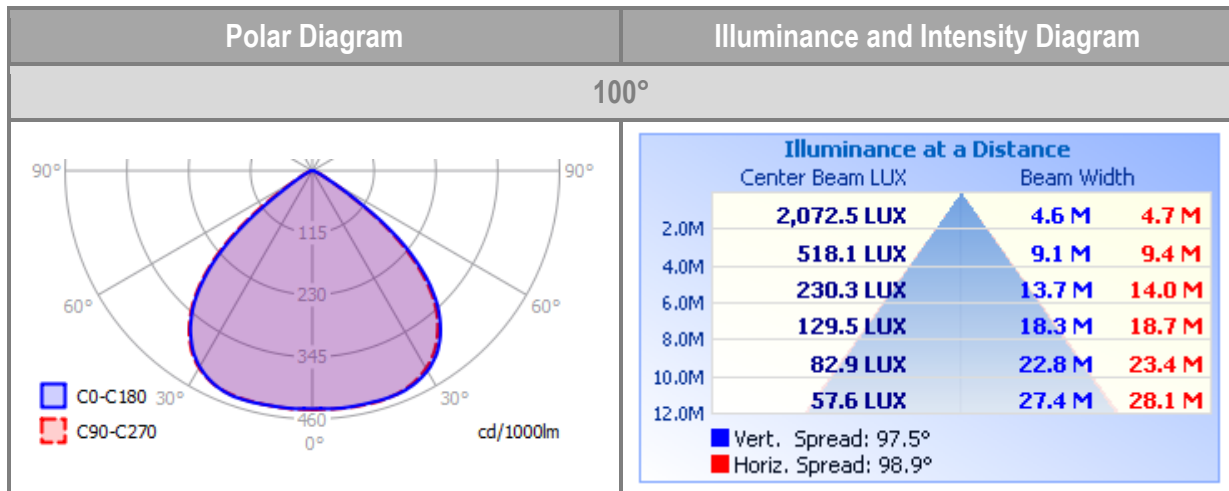

PHOTOMETRIC SPECIFICATION

DIMMING OPTION

1-10V DIMMING

1-10V dimming provides analog dimming in a step-less manner. Any light level between 10% and 100% of light output, can be adjusted. This feature even enables continuous dimming with a 1-10V equipped driver.

DALI DIMMING

DALI (Digital Addressable Lighting Interface) is defined under the European Standard IEC 60929. DALI has bi-directional communication, allowing control systems to query ata devices and obtain information about the status of each device.