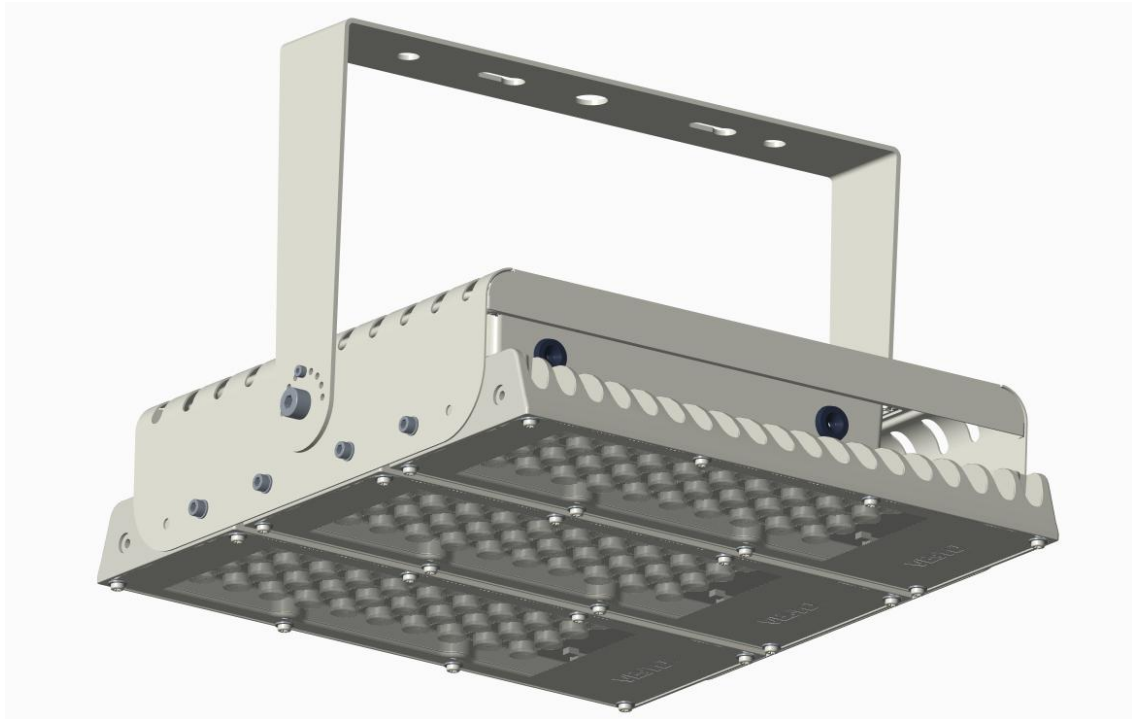

HIGHBAY

Highbay 150W

VESTEL

LED LIGHTING

PRODUCT TECHNICAL INFORMATION

PRODUCT SPECIFICATION			
Colour Description	Warm White	Neutral White	Cool White
CCT	3000K	4000K	6500K
Luminous Flux		18400 lm \pm 10%	18400 lm \pm 10%
Rated Power		150W	150W
CRI		\geq 70	\geq 70
Efficacy of Luminaire		115 lm/W	115 lm/W
Beam Angle of Luminaire	100°		
Dimming	Optional		
Emergency	N/A		
Rated Life Time (L70)	60,000 hours		
Operated Temperature	-40°C ° – +40°C		
Humidity (Relative)	85%		
IP	65		
ELECTRICAL SPECIFICATION			
Number of Power Supplies	1 for 1 product		
Input Voltage (Vac)	220 ~ 240Vac		
Output Voltage (Vdc)	48 – 60V		
Output Current (Idc)	2400mA \pm 5%		
Frequency (Hz)	50 ~ 60Hz		
Operating Mode	Constant Current		
Power Factor	PF > 0,90		
MECHANICAL SPECIFICATION			
Dimensions (LxWxH)	430*415*113mm		
Weight	11.5kg – (WO Bracket 10.3kg)		
Packaging Type	Outbox		
Package Dimensions (LxWxH)	465*430*190 mm (WO Bracket 445*430*190 mm)		
Box	BC FLUTE		
Quantity in a Box	1		

PHOTOMETRIC SPECIFICATION

DIMMING OPTION

1-10V DIMMING

1-10V dimming provides analog dimming in a step-less manner. Any light level between 10% and 100% of light output, can be adjusted. This feature even enables continuous dimming with a 1-10V equipped driver.

DALI DIMMING

DALI (Digital Addressable Lighting Interface) is defined under the European Standard IEC 60929. DALI has bi-directional communication, allowing control systems to query ata devices and obtain information about the status of each device.

TECHNICAL DRAWING

EXPLODED VIEW OF THE PRODUCT

CONTAINER INFORMATION				
20" FEET		40" FEET		40" FEET
240 Pcs		480 Pcs		480 Pcs
PALETTE DIMENSIONS				
LENGHT	WIDTH	HEIGHT	WEIGHT	PACKAGE ON THE PALETTE
140cm	110cm	110cm	345 kg	30pcs