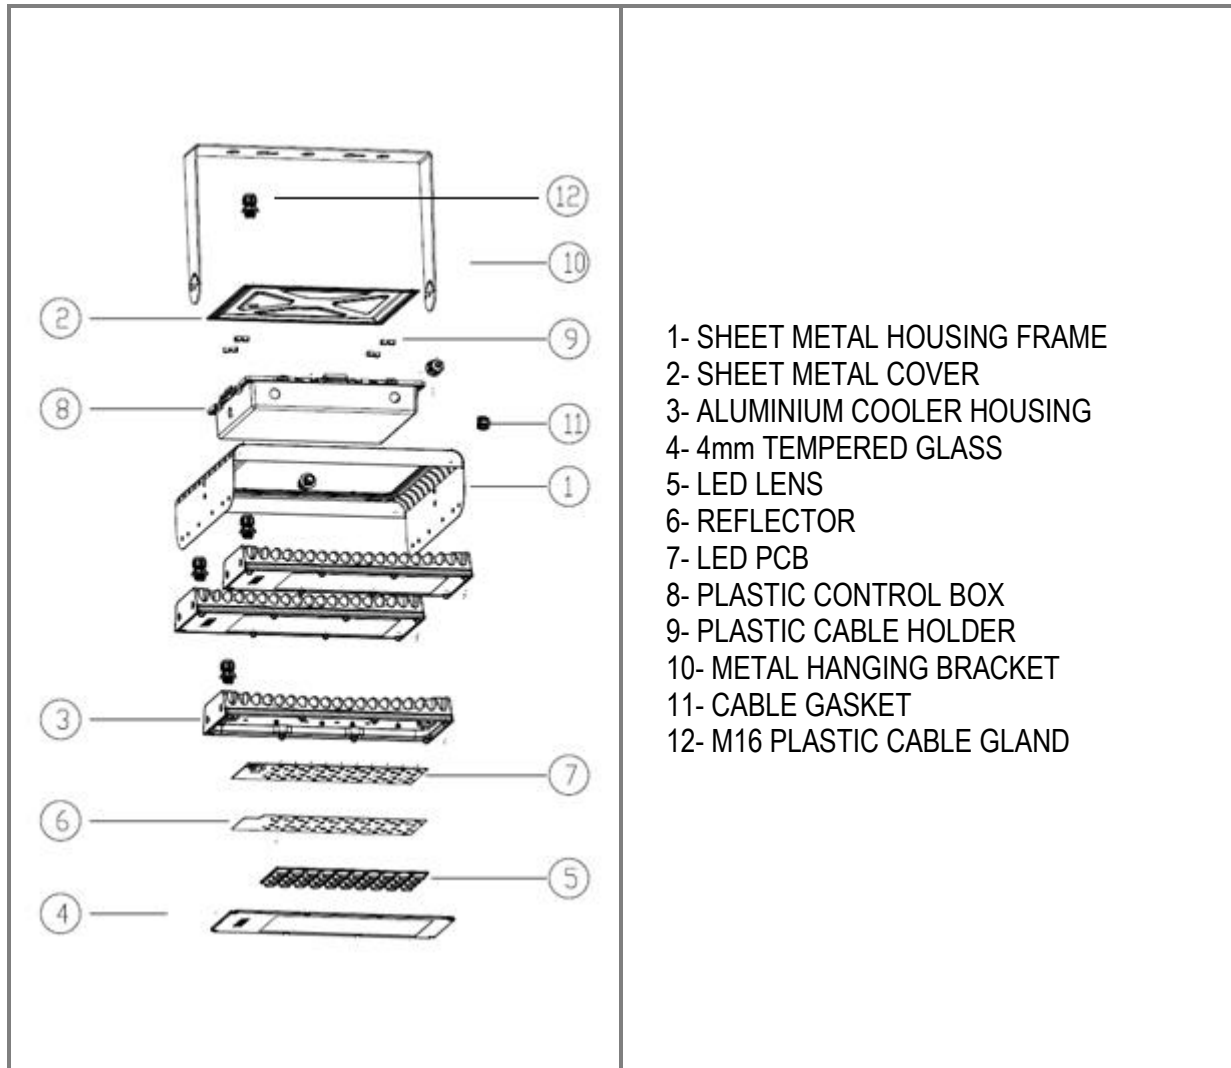

HIGHBAY

Highbay 150W

VESTEL

LED LIGHTING

PRODUCT TECHNICAL INFORMATION

PRODUCT SPECIFICATION			
Colour Description	Warm White	Neutral White	Cool White
CCT	3000K	4000K	6500K
Luminous Flux		18400 lm \pm 10%	18400 lm \pm 10%
Rated Power		150W	150W
CRI		\geq 70	\geq 70
Efficacy of Luminaire		115 lm/W	115 lm/W
Beam Angle of Luminaire	100°		
Dimming	Optional		
Emergency	N/A		
Rated Life Time (L70)	60,000 hours		
Operated Temperature	-40°C ° – +40°C		
Humidity (Relative)	85%		
IP	65		
ELECTRICAL SPECIFICATION			
Number of Power Supplies	1 for 1 product		
Input Voltage (Vac)	220 ~ 240Vac		
Output Voltage (Vdc)	48 – 60V		
Output Current (Idc)	2400mA \pm 5%		
Frequency (Hz)	50 ~ 60Hz		
Operating Mode	Constant Current		
Power Factor	PF > 0,90		
MECHANICAL SPECIFICATION			
Dimensions (LxWxH)	430*415*113mm		
Weight	11.5kg – (WO Bracket 10.3kg)		
Packaging Type	Outbox		
Package Dimensions (LxWxH)	465*430*190 mm (WO Bracket 445*430*190 mm)		
Box	BC FLUTE		
Quantity in a Box	1		

PHOTOMETRIC SPECIFICATION

DIMMING OPTION

1-10V DIMMING

1-10V dimming provides analog dimming in a step-less manner. Any light level between 10% and 100% of light output, can be adjusted. This feature even enables continuous dimming with a 1-10V equipped driver.

TECHNICAL DRAWING

EXPLODED VIEW OF THE PRODUCT

CONTAINER INFORMATION				
20" FEET		40" FEET		40" FEET
240 Pcs		480 Pcs		480 Pcs
PALETTE DIMENSIONS				
LENGHT	WIDTH	HEIGHT	WEIGHT	PACKAGE ON THE PALETTE
140cm	110cm	110cm	345 kg	30pcs