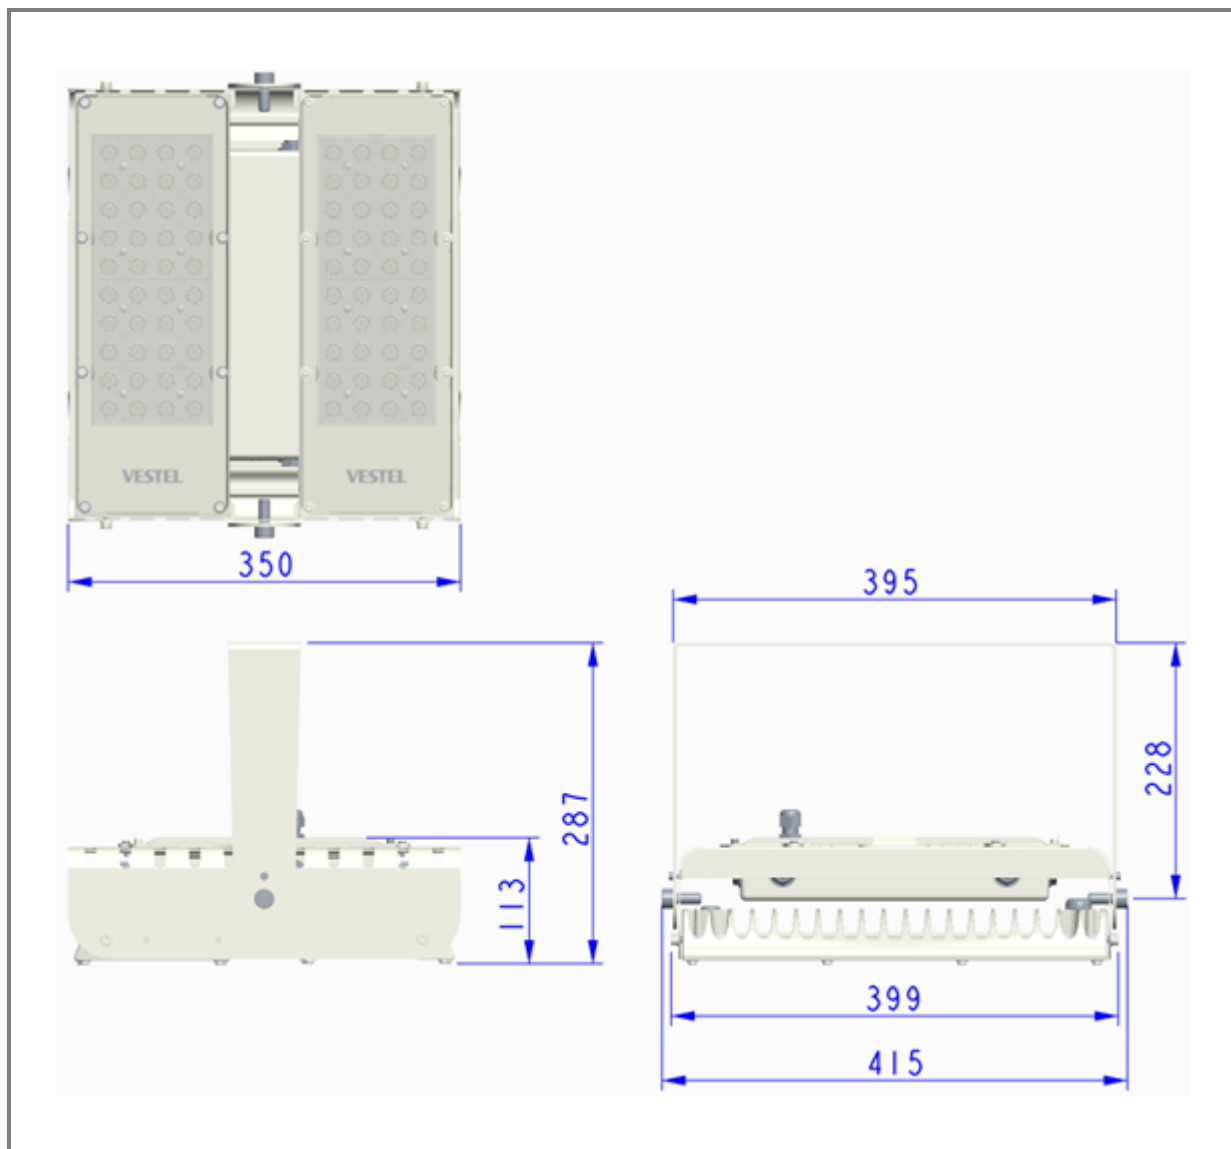

HIGHBAY

Highbay 115W

VESTEL

LED LIGHTING

PRODUCT TECHNICAL INFORMATION

PRODUCT SPECIFICATION			
Colour Description	Warm White	Neutral White	Cool White
CCT	3000K	4000K	6500K
Luminous Flux		13000 lm \pm 10%	13000 lm \pm 10%
Rated Power		115W	115W
CRI		\geq 70	\geq 70
Efficacy of Luminaire		113 lm/W	113 lm/W
Beam Angle of Luminaire	100°		
Dimming	Optional		
Emergency	N/A		
Rated Life Time (L70)	60,000 hours		
Operated Temperature	-40°C ° – +40°C		
Humidity (Relative)	85%		
IP	65		
ELECTRICAL SPECIFICATION			
Number of Power Supplies	1 for 1 product		
Input Voltage (Vac)	220 ~ 240Vac		
Output Voltage (Vdc)	48 – 60V		
Output Current (Idc)	1750mA \pm 5%		
Frequency (Hz)	50 ~ 60Hz		
Operating Mode	Constant Current		
Power Factor	PF > 0,90		
MECHANICAL SPECIFICATION			
Dimensions (LxWxH)	415*350*113mm (w.o. Bracket)		
Weight	9.2 kg – (WO Bracket 7.9kg)		
Packaging Type	Outbox		
Package Dimensions (LxWxH)	430*425*190 mm (WO Bracket 425*430*190 mm)		
Box	BC FLUTE		
Quantity in a Box	1		

TECHNICAL DRAWING

EXPLODED VIEW OF THE PRODUCT

CONTAINER INFORMATION				
20" FEET	40" FEET	40" FEET		
240 Pcs	480 Pcs	480 Pcs		
PALETTE DIMENSIONS				
LENGHT	WIDTH	HEIGHT	WEIGHT	PACKAGE ON THE PALETTE
140cm	110cm	110cm	276 kg	30pcs