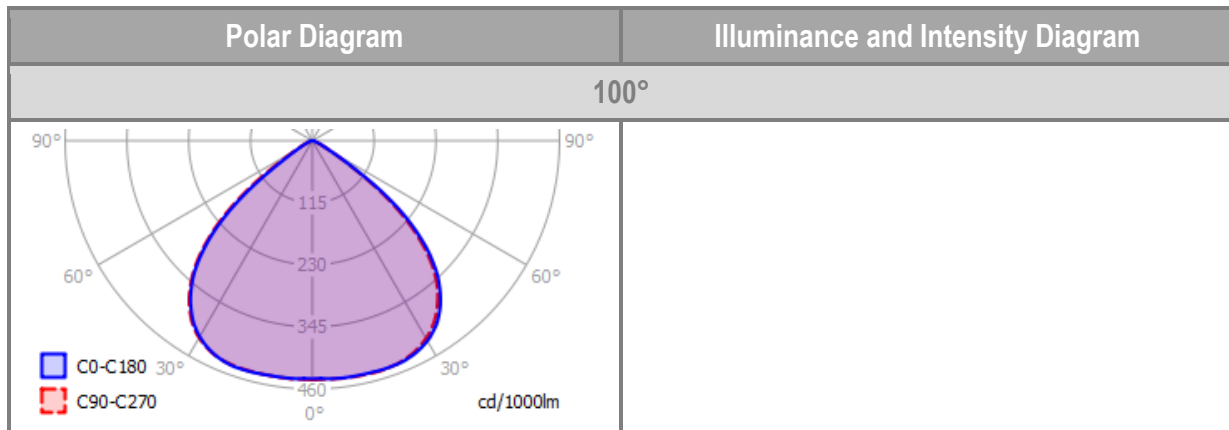

PHOTOMETRIC SPECIFICATION

DIMMING OPTION

1-10V DIMMING

1-10V dimming provides analog dimming in a step-less manner. Any light level between 10% and 100% of light output, can be adjusted. This feature even enables continuous dimming with a 1-10V equipped driver.

DALI DIMMING

DALI (Digital Addressable Lighting Interface) is defined under the European Standard IEC 60929. DALI has bi-directional communication, allowing control systems to query ata devices and obtain information about the status of each device.