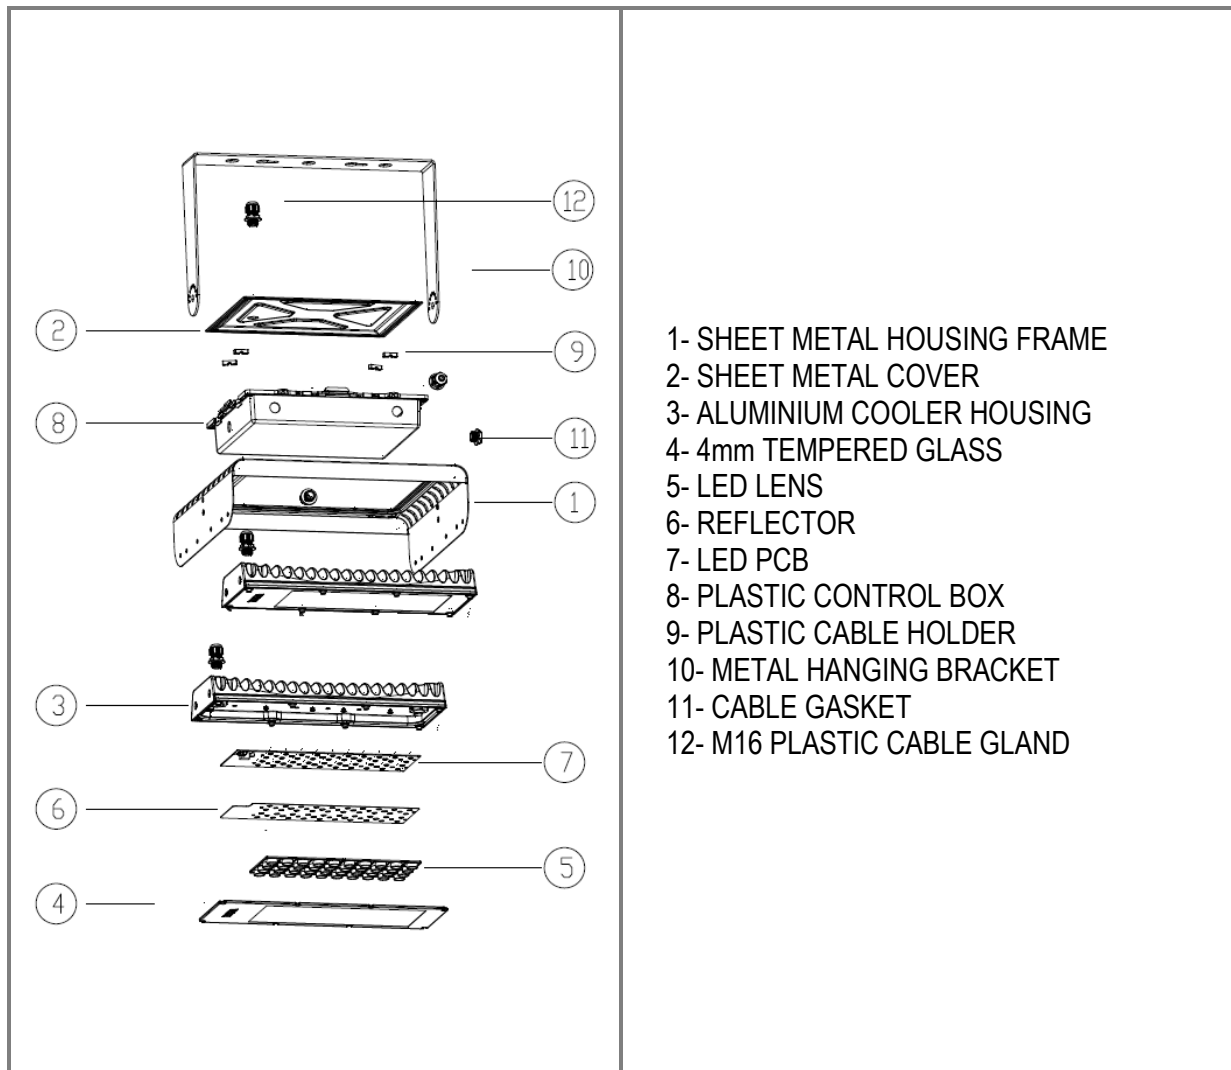

HIGHBAY

Highbay 115W

VESTEL

LED LIGHTING

PRODUCT TECHNICAL INFORMATION

PRODUCT SPECIFICATION			
Colour Description	Warm White	Neutral White	Cool White
CCT	3000K	4000K	6500K
Luminous Flux		13000 lm \pm 10%	13000 lm \pm 10%
Rated Power		115W	115W
CRI		\geq 70	\geq 70
Efficacy of Luminaire		113 lm/W	113 lm/W
Beam Angle of Luminaire	100°		
Dimming	Optional		
Emergency	N/A		
Rated Life Time (L70)	60,000 hours		
Operated Temperature	-40°C ° – +40°C		
Humidity (Relative)	85%		
IP	65		
ELECTRICAL SPECIFICATION			
Number of Power Supplies	1 for 1 product		
Input Voltage (Vac)	220 ~ 240Vac		
Output Voltage (Vdc)	48 – 60V		
Output Current (Idc)	1750mA \pm 5%		
Frequency (Hz)	50 ~ 60Hz		
Operating Mode	Constant Current		
Power Factor	PF > 0,90		
MECHANICAL SPECIFICATION			
Dimensions (LxWxH)	415*350*113mm (w.o. Bracket)		
Weight	9.2 kg – (WO Bracket 7.9kg)		
Packaging Type	Outbox		
Package Dimensions (LxWxH)	430*425*190 mm (WO Bracket 425*430*190 mm)		
Box	BC FLUTE		
Quantity in a Box	1		

PHOTOMETRIC SPECIFICATION

DIMMING OPTION

1-10V DIMMING

1-10V dimming provides analog dimming in a step-less manner. Any light level between 10% and 100% of light output, can be adjusted. This feature even enables continuous dimming with a 1-10V equipped driver.

TECHNICAL DRAWING

EXPLODED VIEW OF THE PRODUCT

CONTAINER INFORMATION				
20" FEET	40" FEET	40" FEET		
240 Pcs	480 Pcs	480 Pcs		
PALETTE DIMENSIONS				
LENGHT	WIDTH	HEIGHT	WEIGHT	PACKAGE ON THE PALETTE
140cm	110cm	110cm	276 kg	30pcs