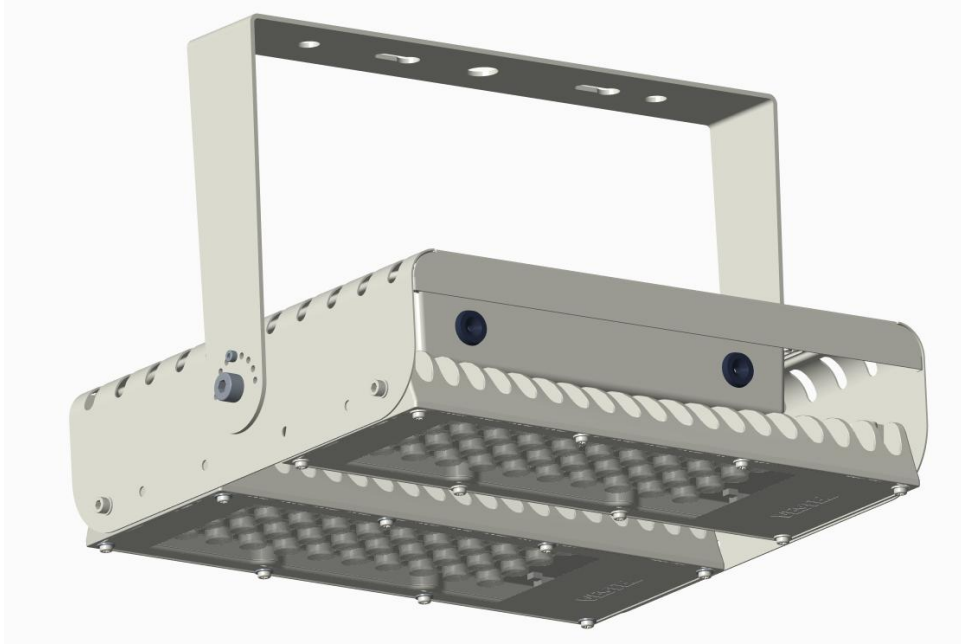

HIGHBAY

Highbay 115W

VESTEL

LED LIGHTING

PRODUCT TECHNICAL INFORMATION

PRODUCT SPECIFICATION			
Colour Description	Warm White	Neutral White	Cool White
CCT	3000K	4000K	6500K
Luminous Flux		13000 lm \pm 10%	13000 lm \pm 10%
Rated Power		115W	115W
CRI		\geq 70	\geq 70
Efficacy of Luminaire		113 lm/W	113 lm/W
Beam Angle of Luminaire	100°		
Dimming	Optional		
Emergency	N/A		
Rated Life Time (L70)	60,000 hours		
Operated Temperature	-40°C ° – +40°C		
Humidity (Relative)	85%		
IP	65		
ELECTRICAL SPECIFICATION			
Number of Power Supplies	1 for 1 product		
Input Voltage (Vac)	220 ~ 240Vac		
Output Voltage (Vdc)	48 – 60V		
Output Current (Idc)	1750mA \pm 5%		
Frequency (Hz)	50 ~ 60Hz		
Operating Mode	Constant Current		
Power Factor	PF > 0,90		
MECHANICAL SPECIFICATION			
Dimensions (LxWxH)	415*350*113mm (w.o. Bracket)		
Weight	9.2 kg – (WO Bracket 7.9kg)		
Packaging Type	Outbox		
Package Dimensions (LxWxH)	430*425*190 mm (WO Bracket 425*430*190 mm)		
Box	BC FLUTE		
Quantity in a Box	1		

PHOTOMETRIC SPECIFICATION

DIMMING OPTION

1-10V DIMMING

1-10V dimming provides analog dimming in a step-less manner. Any light level between 10% and 100% of light output, can be adjusted. This feature even enables continuous dimming with a 1-10V equipped driver.

DALI DIMMING

DALI (Digital Addressable Lighting Interface) is defined under the European Standard IEC 60929. DALI has bi-directional communication, allowing control systems to query ata devices and obtain information about the status of each device.

TECHNICAL DRAWING

EXPLODED VIEW OF THE PRODUCT

CONTAINER INFORMATION				
20" FEET	40" FEET	40" FEET		
240 Pcs	480 Pcs	480 Pcs		
PALETTE DIMENSIONS				
LENGHT	WIDTH	HEIGHT	WEIGHT	PACKAGE ON THE PALETTE
140cm	110cm	110cm	276 kg	30pcs